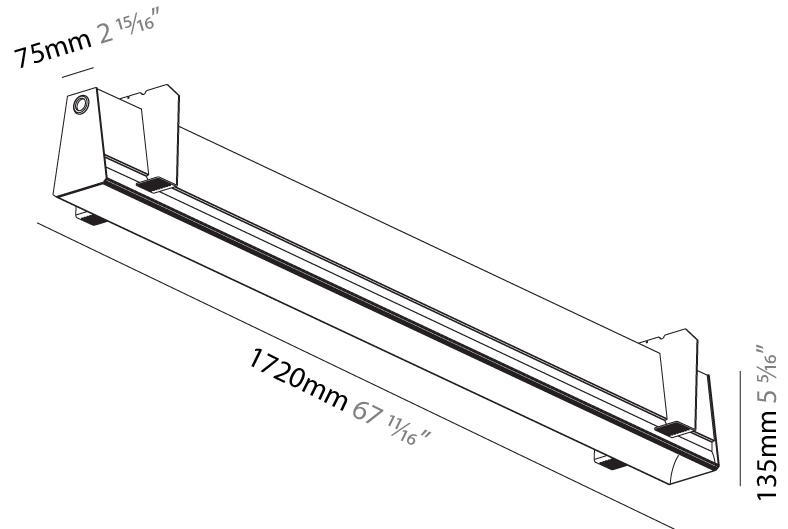

PHYSICAL

Shape: Rectangle
Length (mm): 1720
Length (in): 67 ¹¹/₁₆
Width (mm): 75
Width (in): 2 ¹⁵/₁₆
Height (mm): 135
Height (in): 5 ⁵/₁₆
Ceiling Thickness (mm): 10 / 12.5 / 15
Ceiling Thickness (in): 3/8 or 1/2 or 9/16
Min. Recessing Depth (mm): 170
Min. Recessing Depth (in): 6 ¹¹/₁₆
Light Distribution: Direct
Weight (kg): 6.812
Weight (lbs): 14.99
Diffuser: PMMA - Opal
Fixture Finish: SSR / BKV / CWI / CRY / HAB / UFT / ITA / RUA / FTG / MYG / LOD / PUS / FRO / FUP / KIA / POP / BLS / SPG / MEY / GOH / GUM / CHC / COM / ABZ / JAG / OBR / MOS / ROR
Fixture Material: Aluminum
Cut-out Measurements: 1730mm / 68 1/8" x 92mm / 3 5/8"
Upon Request: Unique Sizes Unique Ceiling Thickness

ELECTRICAL

Lamp Type: LED (Zhaga Standard)
Input Wattage (W): 30.4
Total Output Wattage (W): 24 / 19.2 (3500K)
Dimming: 0-10V Dimming / Phase Dimming (120Vac Only)
Driver Included: Yes
Driver Location: Integrated
Driver Type: Constant Current - 120 / 277Vac
Driver Class: Class 2
Input Voltage (V): 120 - 277
Constant Current (MA): 350 / 600 (3500K)

LED

Color Temperature (°K): 3000 / 3500 / 4000
Max. Delivered Lumen (lm): 2050 / 2127 / 2170
CRI: >90 CRI
Lamp Life (hrs): 50000
Upon Request: Special Color Temperature RGB-W Tunable White CRI (no minimum qty) price increase + longer lead time

OPTICAL

RATINGS AND CERTIFICATIONS

Certified By: Certified for North American Standards
IP rating: IP20