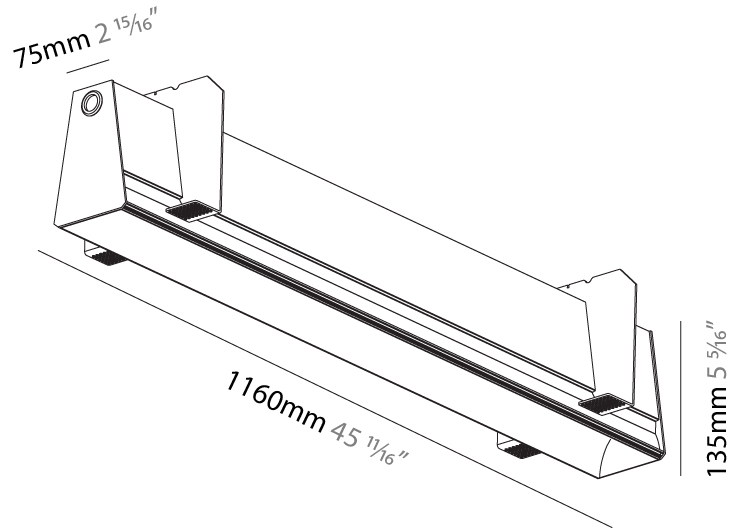

PHYSICAL

Shape: Rectangle
Length (mm): 1160
Length (in): 45 11/16
Width (mm): 75
Width (in): 2 15/16
Height (mm): 135
Height (in): 5 5/16
Ceiling Thickness (mm): 10 / 12.5 / 15
Ceiling Thickness (in): 3/8 or 1/2 or 9/16
Min. Recessing Depth (mm): 170
Min. Recessing Depth (in): 6 11/16
Light Distribution: Direct
Weight (kg): 4.704
Weight (lbs): 10.35
Diffuser: PMMA - Opal
Fixture Finish: SSR / BKV / CWI / CRY / HAB / UFT / ITA / RUA / FTG / MYG / LOD / PUS / FRO / FUP / KIA / POP / BLS / SPG / MEY / GOH / GUM / CHC / COM / ABZ / JAG / OBR / MOS / ROR
Fixture Material: Aluminum
Cut-out Measurements: 1170mm / 46 1/16" x 92mm / 3 5/8"
Upon Request: Unique Sizes Unique Ceiling Thickness

ELECTRICAL

Lamp Type: LED (Zhaga Standard)
Input Wattage (W): 20.2
Total Output Wattage (W): 16 / 12.8 (3500K)
Dimming: 0-10V Dimming / Phase Dimming (120Vac Only)
Driver Included: Yes
Driver Location: Integrated
Driver Type: Constant Current - 120 / 277Vac
Driver Class: Class 2
Input Voltage (V): 120 - 277
Constant Current (MA): 350 / 400 (3500K)

LED

Color Temperature (°K): 3000 / 3500 / 4000
Max. Delivered Lumen (lm): 1370 / 1421 / 1450
CRI: >90 CRI
Lamp Life (hrs): 50000
Upon Request: Special Color Temperature RGB-W Tunable White CRI (no minimum qty) price increase + longer lead time

OPTICAL

RATINGS AND CERTIFICATIONS

Certified By: Certified for North American Standards
IP rating: IP20