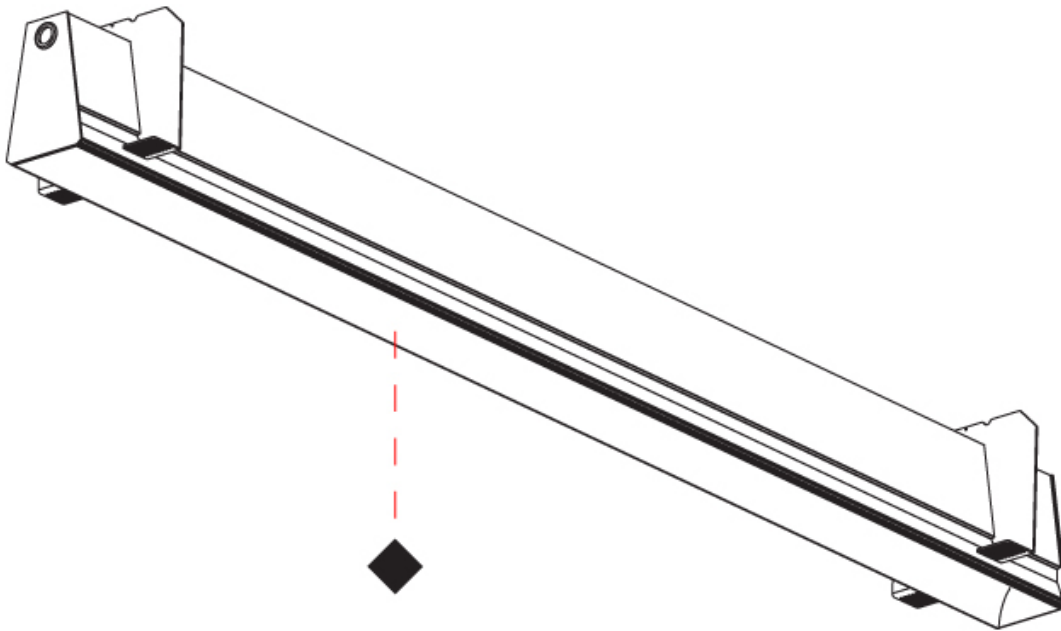

GROOVE SQUARE TRIMLESS

A35653-

PROJECT	_____
TYPE	_____
SPECIFIER	_____
QUANTITY	_____
DATE	_____