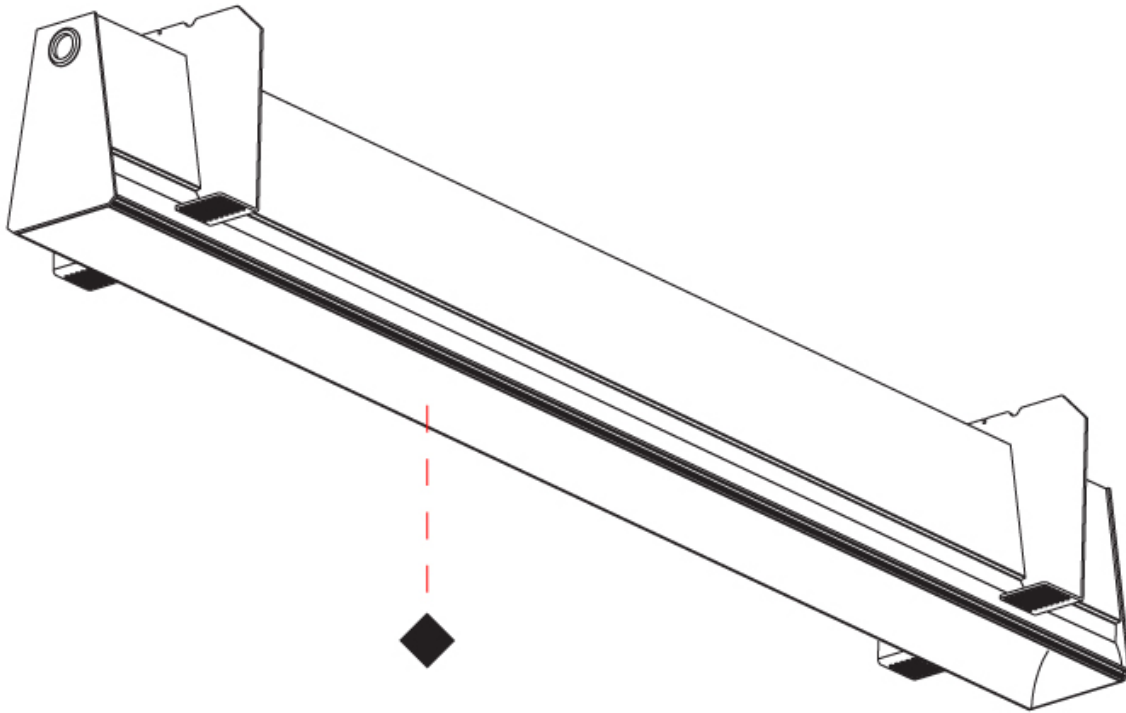

GROOVE SQUARE TRIMLESS

A35651-

PROJECT _____

TYPE _____

SPECIFIER _____

QUANTITY _____

DATE _____