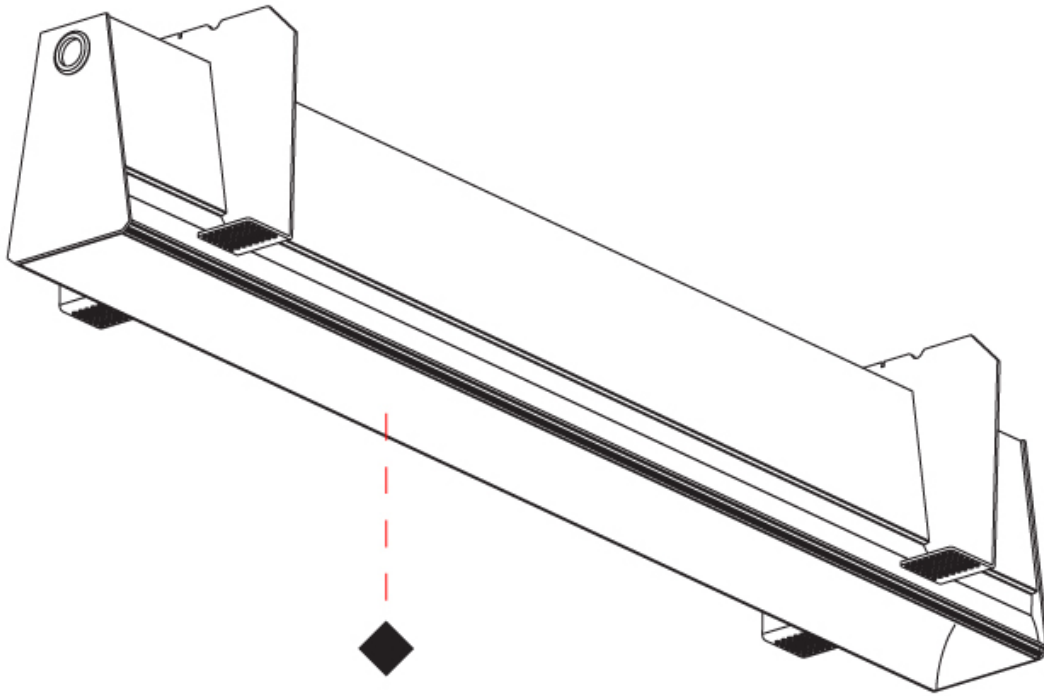

GROOVE SQUARE TRIMLESS

A35650-

PROJECT	_____
TYPE	_____
SPECIFIER	_____
QUANTITY	_____
DATE	_____