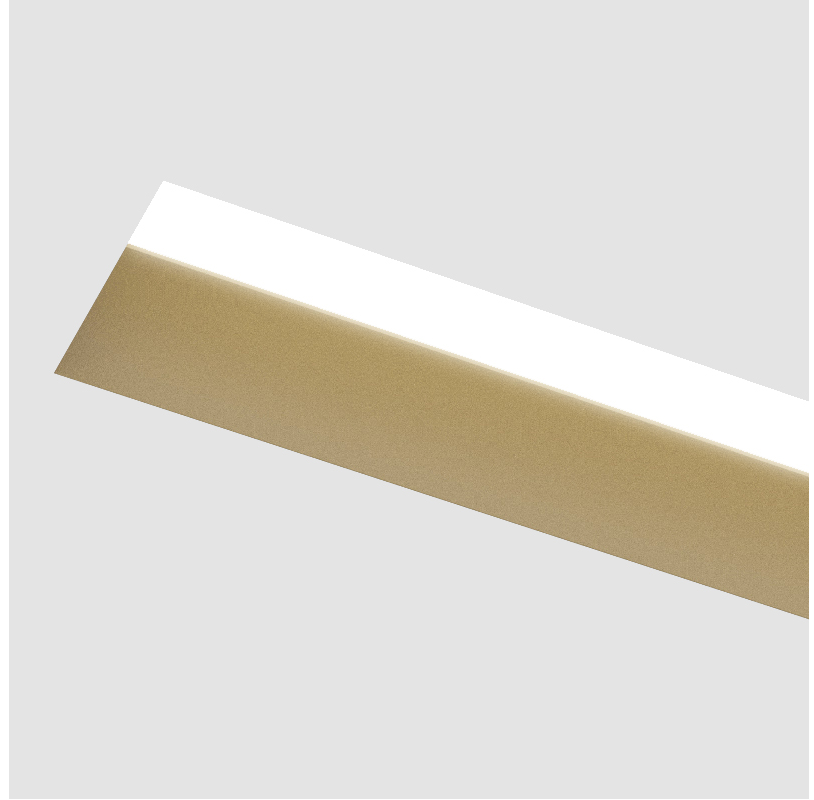

PHYSICAL

Shape: Rectangle
Length (mm): 880
Length (in): 34 ⁵/₈
Width (mm): 75
Width (in): 2 ¹⁵/₁₆
Height (mm): 135
Height (in): 5 ⁵/₁₆
Ceiling Thickness (mm): 10 / 12.5 / 15
Ceiling Thickness (in): 3/8 or 1/2 or 9/16
Min. Recessing Depth (mm): 170
Min. Recessing Depth (in): 6 ¹¹/₁₆
Light Distribution: Direct
Weight (kg): 3.786
Weight (lbs): 8.33
Diffuser: PMMA - Opal
Fixture Finish: SSR / BKV / CWI / CRY / HAB / UFT / ITA / RUA / FTG / MYG / LOD / PUS / FRO / FUP / KIA / POP / BLS / SPG / MEY / GOH / GUM / CHC / COM / ABZ / JAG / OBR / MOS / ROR
Fixture Material: Aluminum
Cut-out Measurements: 890mm / 35 1/16" x 92mm / 3 5/8"
Upon Request: Unique Sizes Unique Ceiling Thickness

ELECTRICAL

Lamp Type: LED (Zhaga Standard)
Input Wattage (W): 15.2
Total Output Wattage (W): 12 / 11.2 (3500K)
Dimming: 0-10V Dimming / Phase Dimming (120Vac Only)
Driver Included: Yes
Driver Location: Integrated
Driver Type: Constant Current - 120 / 277Vac
Driver Class: Class 2
Input Voltage (V): 120 - 277
Constant Current (MA): 350 / 375 (3500K)

LED

Color Temperature (°K): 3000 / 3500 / 4000
Max. Delivered Lumen (lm): 1030 / 1058 / 1080
CRI: >90 CRI
Lamp Life (hrs): 50000
Upon Request: Special Color Temperature RGB-W Tunable White CRI (no minimum qty) price increase + longer lead time

OPTICAL

RATINGS AND CERTIFICATIONS

Certified By: Certified for North American Standards
IP rating: IP20