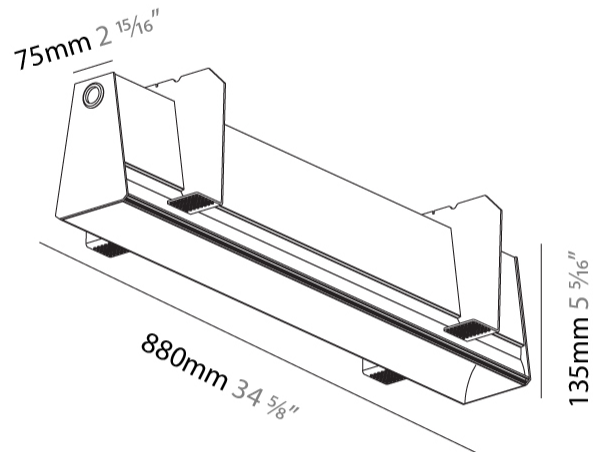

PHYSICAL

Shape: Rectangle
Length (mm): 880
Length (in): 34 ⁵/₈
Width (mm): 75
Width (in): 2 ¹⁵/₁₆
Height (mm): 135
Height (in): 5 ⁵/₁₆
Ceiling Thickness (mm): 10 / 12.5 / 15
Ceiling Thickness (in): 3/8 or 1/2 or 9/16
Min. Recessing Depth (mm): 170
Min. Recessing Depth (in): 6 ¹¹/₁₆
Light Distribution: Direct
Weight (kg): 3.786
Weight (lbs): 8.33
Diffuser: PMMA - Opal
Fixture Finish: SSR / BKV / CWI / CRY / HAB / UFT / ITA / RUA / FTG / MYG / LOD / PUS / FRO / FUP / KIA / POP / BLS / SPG / MEY / GOH / GUM / CHC / COM / ABZ / JAG / OBR / MOS / ROR
Fixture Material: Aluminum
Cut-out Measurements: 890mm / 35 1/16" x 92mm / 3 5/8"
Upon Request: Unique Sizes Unique Ceiling Thickness

ELECTRICAL

Lamp Type: LED (Zhaga Standard)
Input Wattage (W): 15.2
Total Output Wattage (W): 12 / 11.2 (3500K)
Dimming: 0-10V Dimming / Phase Dimming (120Vac Only)
Driver Included: Yes
Driver Location: Integrated
Driver Type: Constant Current - 120 / 277Vac
Driver Class: Class 2
Input Voltage (V): 120 - 277
Constant Current (MA): 350 / 375 (3500K)

LED

Color Temperature (°K): 3000 / 3500 / 4000
Max. Delivered Lumen (lm): 1030 / 1058 / 1080
CRI: >90 CRI
Lamp Life (hrs): 50000
Upon Request: Special Color Temperature RGB-W Tunable White CRI (no minimum qty) price increase + longer lead time

OPTICAL

RATINGS AND CERTIFICATIONS

Certified By: Certified for North American Standards
IP rating: IP20