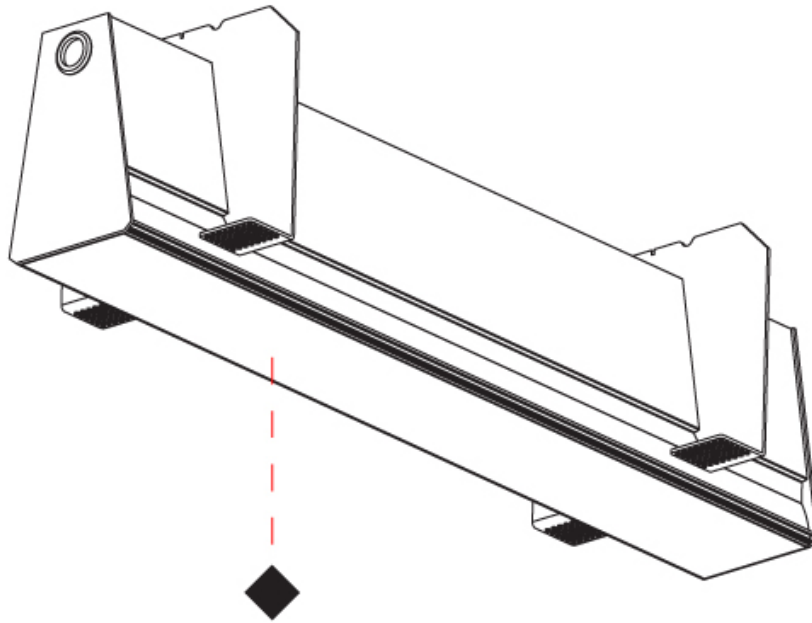

GROOVE SQUARE TRIMLESS

A35649-

PROJECT
TYPE
SPECIFIER
QUANTITY
DATE