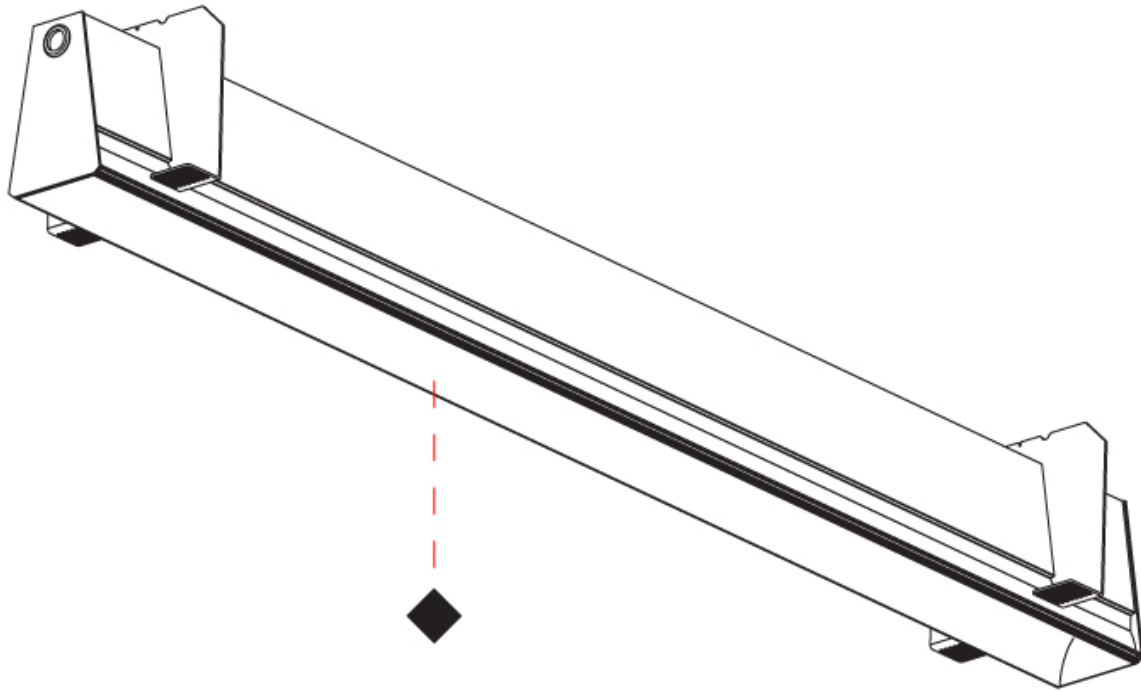

GROOVE SQUARE TRIMLESS

A35652-

PROJECT	_____
TYPE	_____
SPECIFIER	_____
QUANTITY	_____
DATE	_____